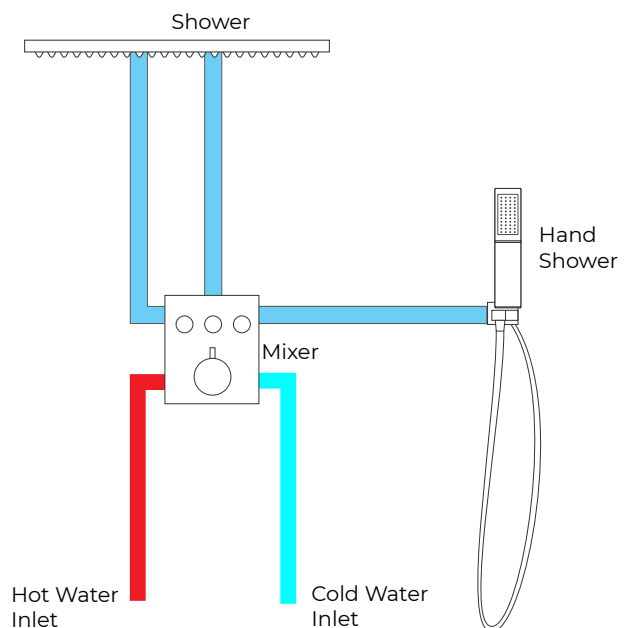

## Shower Head

## Hand Shower

Flow Rate: 2.0 GPM / 7.6 LPM

Flow Rate: 2.5 GPM / 9.5 LPM (rain Shower)

## Mixer Connections

All dimensions and specifications are nominal and may vary. Use actual products for accuracy in critical situations.