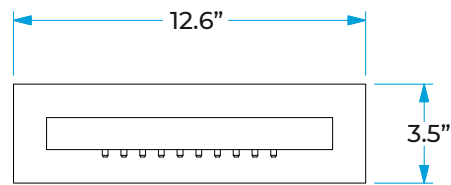

# 22" WALL MOUNT WATERFALL RAINFALL SHOWER SYSTEM WITH HANDHELD SHOWER IN MATTE BLACK SPECIFICATIONS

## Shower Head

## Hand Shower

Flow Rate: 2.0 GPM / 7.6 LPM

Flow Rate: 2.5 GPM / 9.5 LPM (rain Shower)

## Mixer Connections

All dimensions and specifications are nominal and may vary. Use actual products for accuracy in critical situations.