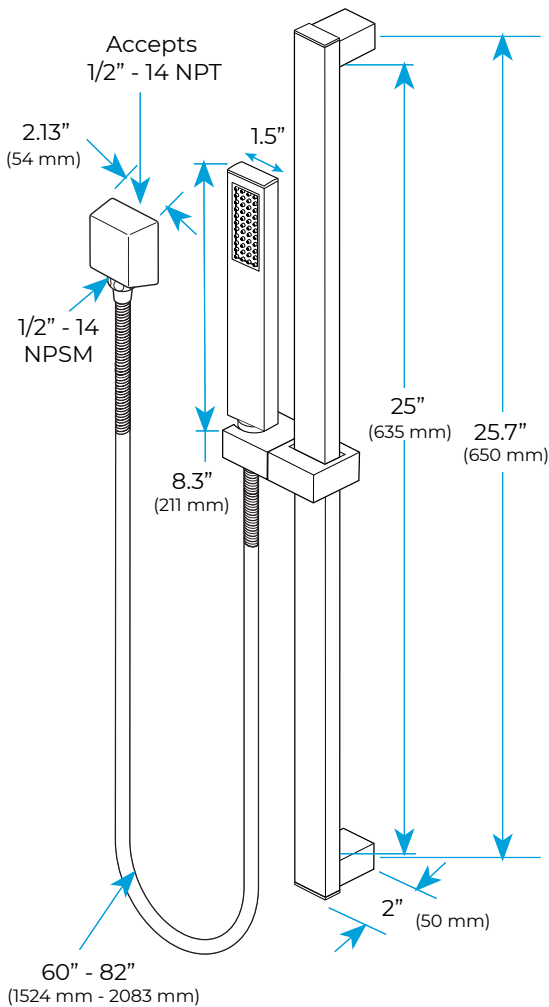

# 22" WALL MOUNT WATERFALL RAINFALL SHOWER SYSTEM WITH HANDHELD SHOWER IN MATTE BLACK SPECIFICATIONS

## Shower Head

## Hand Shower

Flow Rate: 2.0 GPM / 7.6 LPM

Flow Rate: 2.5 GPM / 9.5 LPM (rain Shower)

## Mixer Connections

All dimensions and specifications are nominal and may vary. Use actual products for accuracy in critical situations.