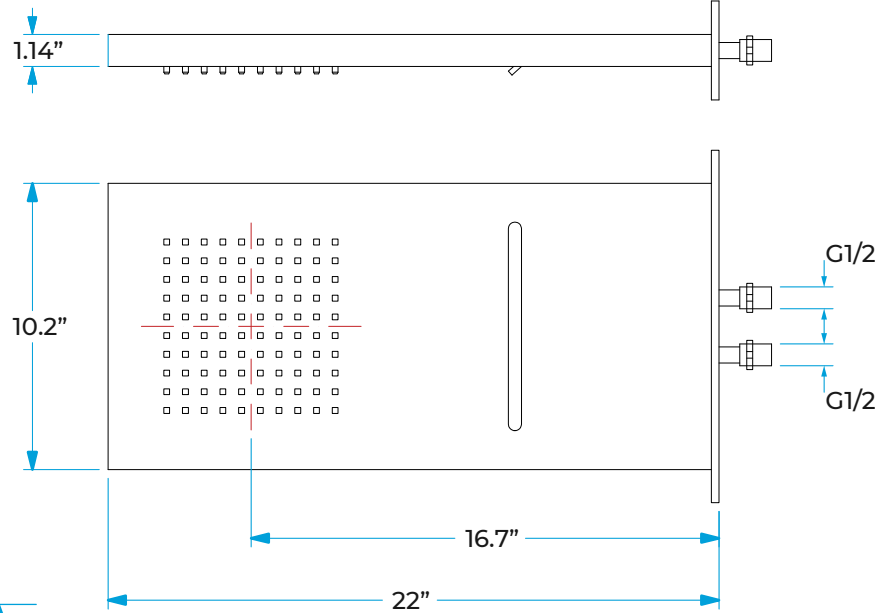

# 22" WALL MOUNT WATERFALL RAINFALL SHOWER SYSTEM WITH HANDHELD SHOWER IN MATTE BLACK SPECIFICATIONS

## Shower Head

## Hand Shower

Flow Rate: 2.0 GPM / 7.6 LPM

Flow Rate: 2.5 GPM / 9.5 LPM (rain Shower)

## Mixer Connections

All dimensions and specifications are nominal and may vary. Use actual products for accuracy in critical situations.